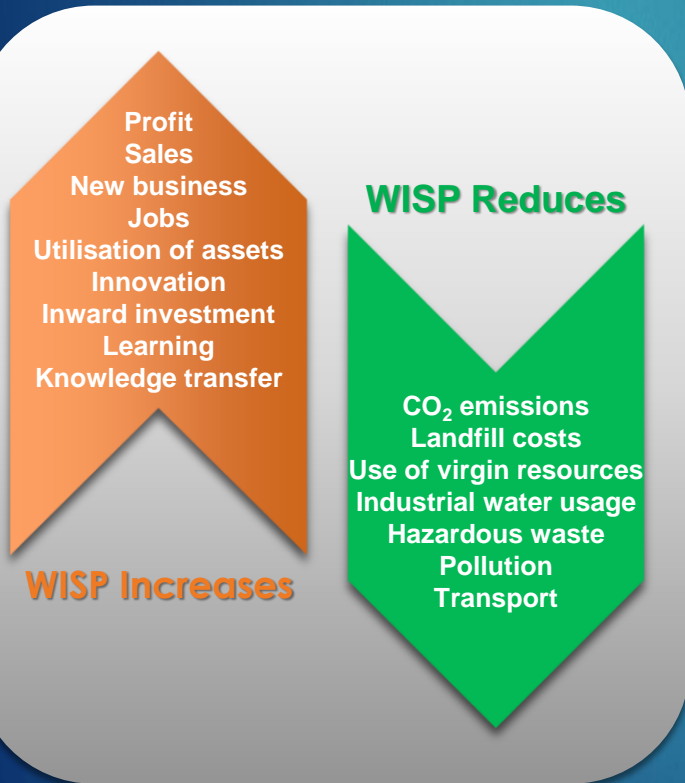

ABOUT US

WISP has been initiated by the Western Cape Government under its green economy programme and is being delivered by GreenCape.

WISP enables synergies to happen by filling the gaps that its members, especially SMEs, could experience due to the lack of time or dedicated expertise needed to identify and implement resource, waste and energy efficient practices.

The diversity of the industries in which WISP operates, and the variety and size of its business members, means that WISP has the potential to generate significant economic, environmental and social benefits from the synergies and projects that it brings about.

WHAT CAN MEMBERS EXPECT?

WISP WORKS WITH BUSINESS FOR BUSINESS

WISP works hand in hand with leading trade associations, manufacturers and other organisations to add real value to business.

Contact the Western Cape
Industrial Symbiosis
Programme to find out how we
can help you.

WISP Facilitator: Joshua Wallace

E : wisp@green-cape.co.za

T : +27 21 811 0250

F : +27 86 762 5756

www.green-cape.co.za

WISP is funded by

Western Cape
Government

BETTER TOGETHER.

Delivered through